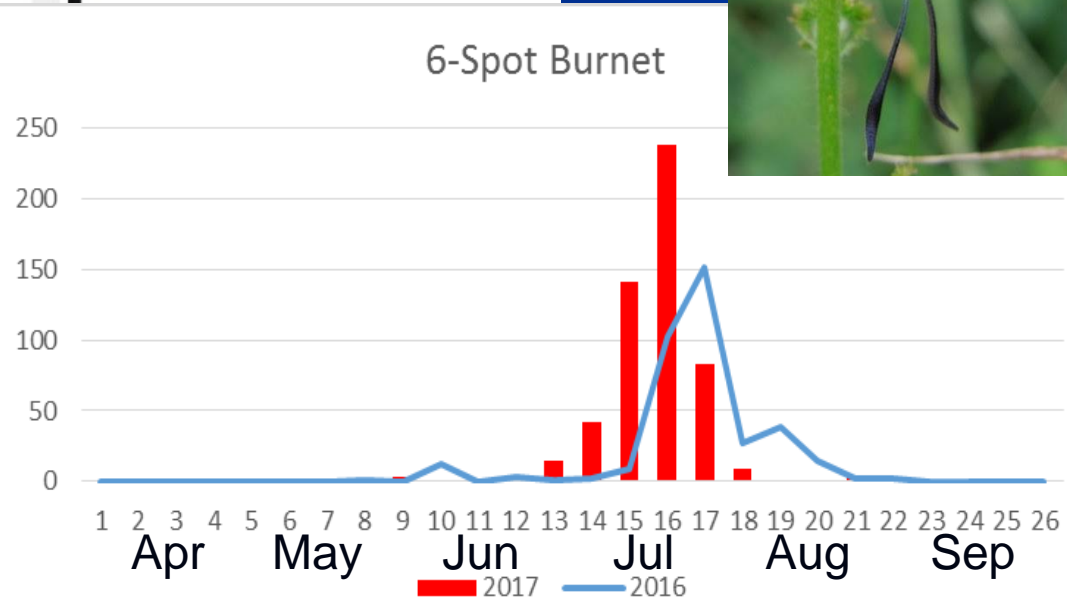

Main: ([Zygaenidae](#) / Zygaeninae)
54.008 [B&F: 0169] Six-spot Burnet (*Zygaena filipendulae*) (Linnaeus, 1758)