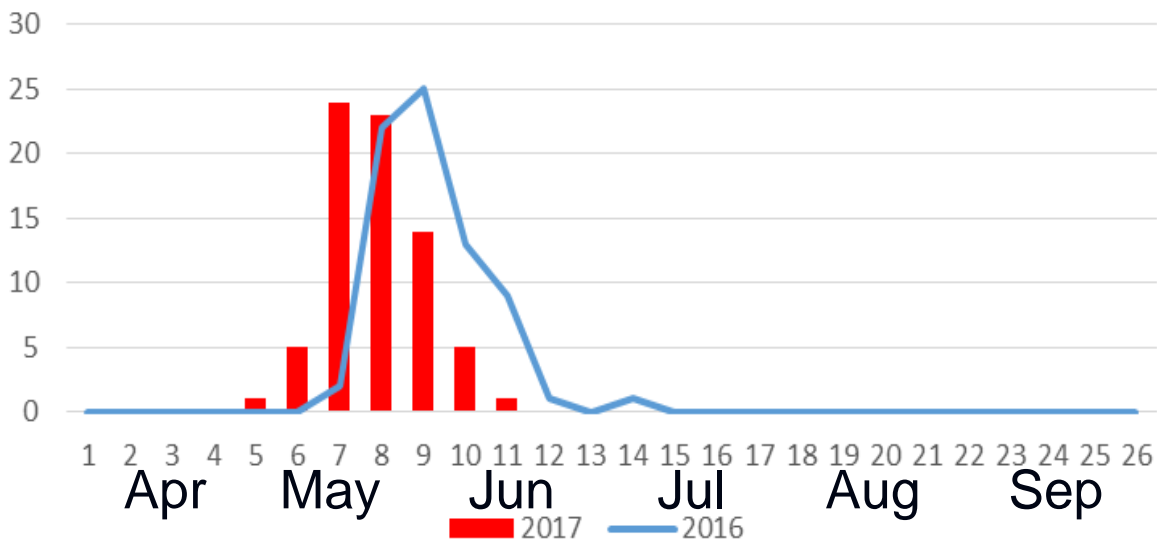

Speckled Yellow

www.hantsmoths.org.uk