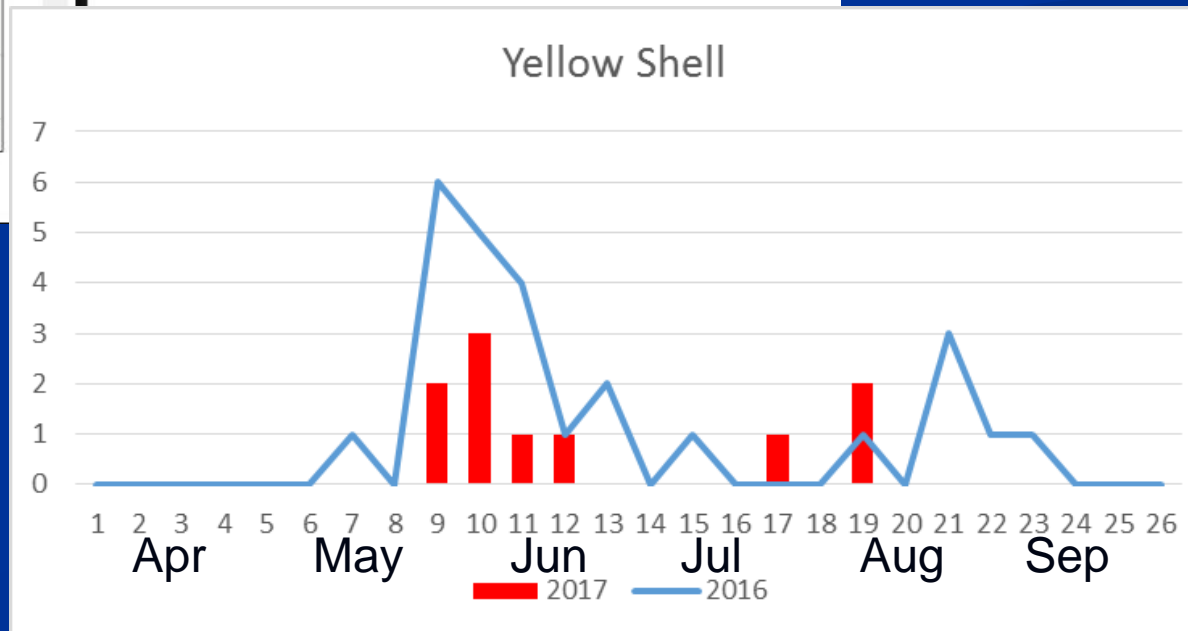

Page 1 of 3
 Stigny, Vendee, France, 18/08/2009, MV Light Trap, Mike Wall, Nick McGriff (c) Mike Wall 2009

www.hantsmoths.org.uk

Image 1 of 2
 Basingstoke, Hampshire VC12, 27/07/2008, MV Light Trap, Mike Wall (c)
 Mike Wall 2008