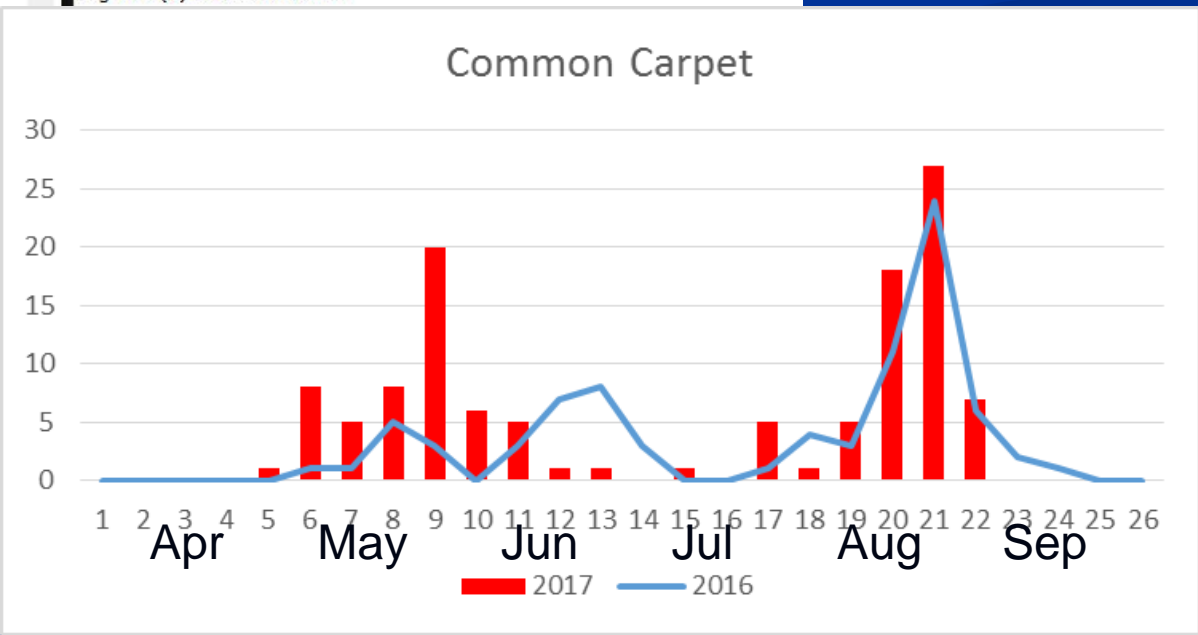

Page 1 of 3
Stigny, Vendee, France, 18/08/2009, MV Light Trap, Mike Wall, Nick McGriff (c) Mike Wall 2009