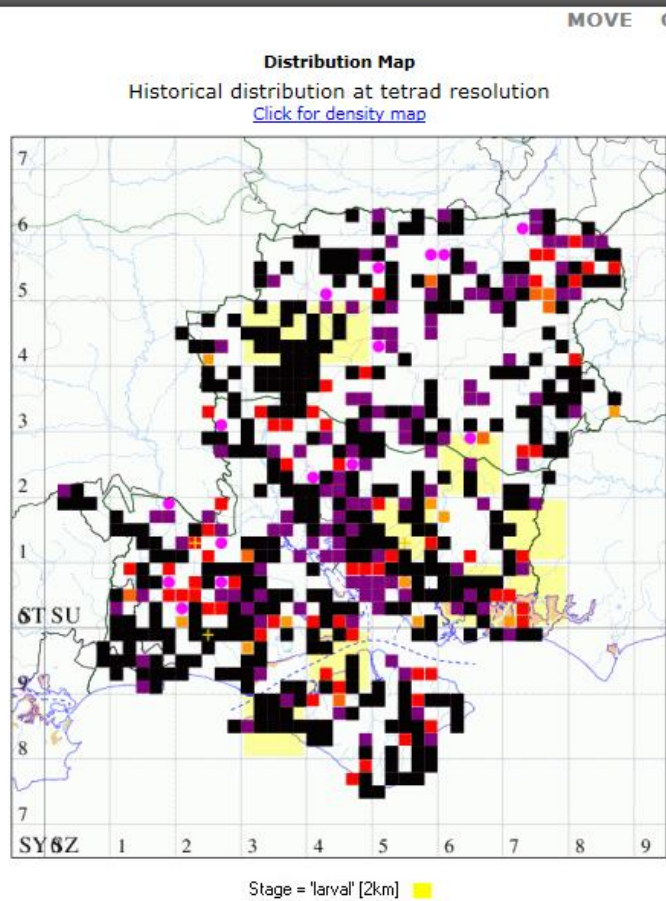

Butterfly
Conservation

Day-flying moths on transect

MOVE CLOSE

Distribution Map

Historical distribution at tetrad resolution
[Click for density map](#)

of 3
 ervation, Pete Durnell (c) Pete Durnell 2007

Mother Shipton

www.hantsmoths.org.uk

Main: (Erebidae / Arctiinae)

72.031 [B&F: 2069] Cinnabar (*Tyria jacobaeae*) (Linnaeus, 1758)

MOVE CLOSE

Distribution Map

Historical distribution at tetrad resolution

[Click for density map](#)

Noar Hill 11/06/03

of 4

HWT Nature Reserve, nr. Selborne, Hampshire VC12, 03, Field capture, Mike Wall (c) Mike Wall 2003

Cinnabar

www.hantsmoths.org.uk

Main: ([Geometridae](#) / [Larentiinae](#))
 70.061 [B&F: 1738] **Common Carpet** (*Epirrhoe alternata*) (Müller, 1764)

Page 1 of 3
 Stigny, Vendee, France, 18/08/2009, MV Light Trap, Mike Wall, Nick McGriff (c) Mike Wall 2009

www.hantsmoths.org.uk

Image 1 of 2
 Basingstoke, Hampshire VC12, 27/07/2008, MV Light Trap, Mike Wall (c)
 Mike Wall 2008