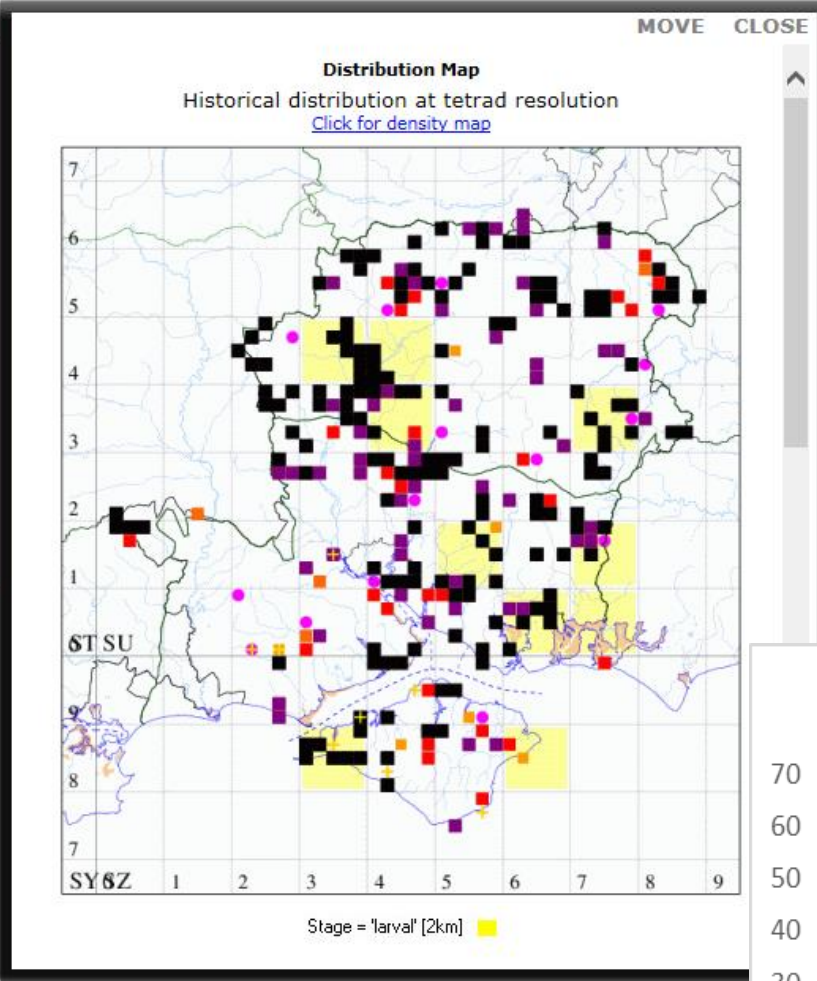

Butterfly
Conservation

Day-flying moths on transect

MOVE CLOSE

Distribution Map

Historical distribution at tetrad resolution
[Click for density map](#)

of 3
 ervation, Pete Durnell (c) Pete Durnell 2007

Mother Shipton

Main: ([Geometridae](#) / Ennominae)

70.229 [B&F: 1909] Speckled Yellow (*Pseudopanthera macularia*) (Linnaeus, 1758)

MOVE CLOSE

Distribution Map

Historical distribution at tetrad resolution

[Click for density map](#)

Speckled Yellow

www.hantsmoths.org.uk

Main: ([Zygaenidae](#) / Zygaeninae)
 54.008 [B&F: 0169] Six-spot Burnet (*Zygaena filipendulae*) (Linnaeus, 1758)

Main: (Erebidae / Erebiinae)

72.083 [B&F: 2463] Burnet Companion (*Euclidia glyphica*) (Linnaeus, 1758)

www.hantsmoths.org.uk

Main: (Erebidae / Arctiinae)

72.031 [B&F: 2069] Cinnabar (*Tyria jacobaeae*) (Linnaeus, 1758)

MOVE CLOSE

Distribution Map

Historical distribution at tetrad resolution

[Click for density map](#)