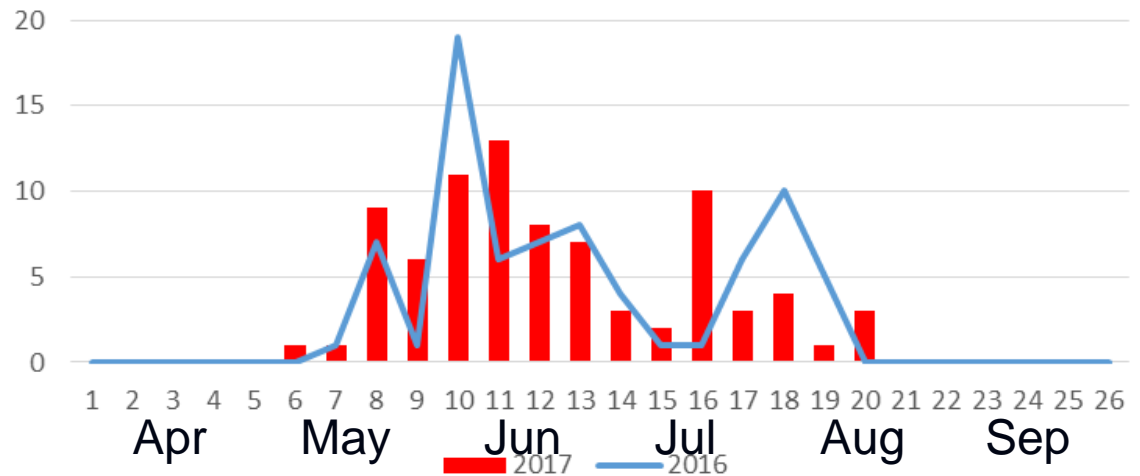

Cinnabar

www.hantsmoths.org.uk