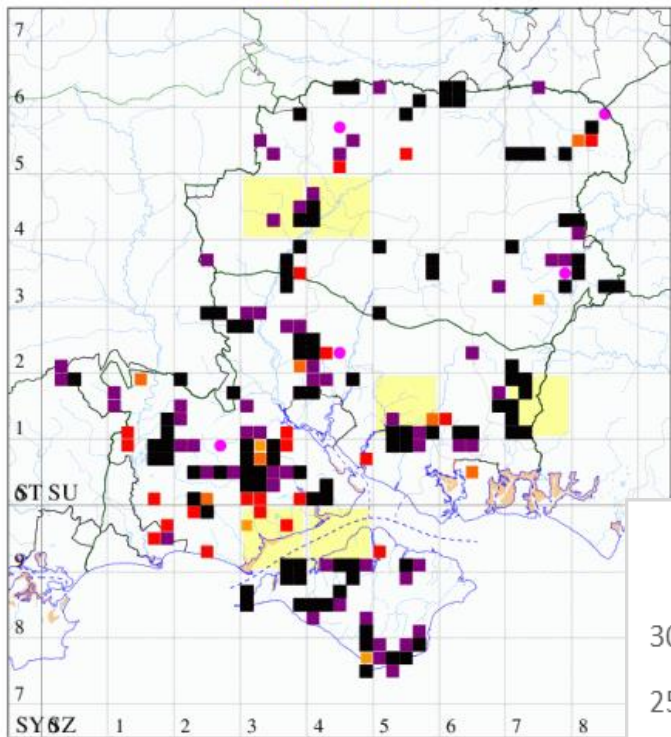

Butterfly
Conservation

Day-flying moths on transect

MOVE CLOSE

Distribution Map

Historical distribution at tetrad resolution
[Click for density map](#)

of 3
 ervation, Pete Durnell (c) Pete Durnell 2007

Mother Shipton

Main: ([Geometridae](#) / Ennominae)

70.229 [B&F: 1909] Speckled Yellow (*Pseudopanthera macularia*) (Linnaeus, 1758)

MOVE CLOSE

Distribution Map

Historical distribution at tetrad resolution

[Click for density map](#)

Speckled Yellow

www.hantsmoths.org.uk

Main: ([Zygaenidae](#) / Zygaeninae)
 54.008 [B&F: 0169] Six-spot Burnet (*Zygaena filipendulae*) (Linnaeus, 1758)

Main: (Erebidae / Erebiinae)

72.083 [B&F: 2463] Burnet Companion (*Euclidia glyphica*) (Linnaeus, 1758)

www.hantsmoths.org.uk

Main: (Erebidae / Arctiinae)

72.031 [B&F: 2069] Cinnabar (*Tyria jacobaeae*) (Linnaeus, 1758)

MOVE CLOSE

Distribution Map

Historical distribution at tetrad resolution

[Click for density map](#)