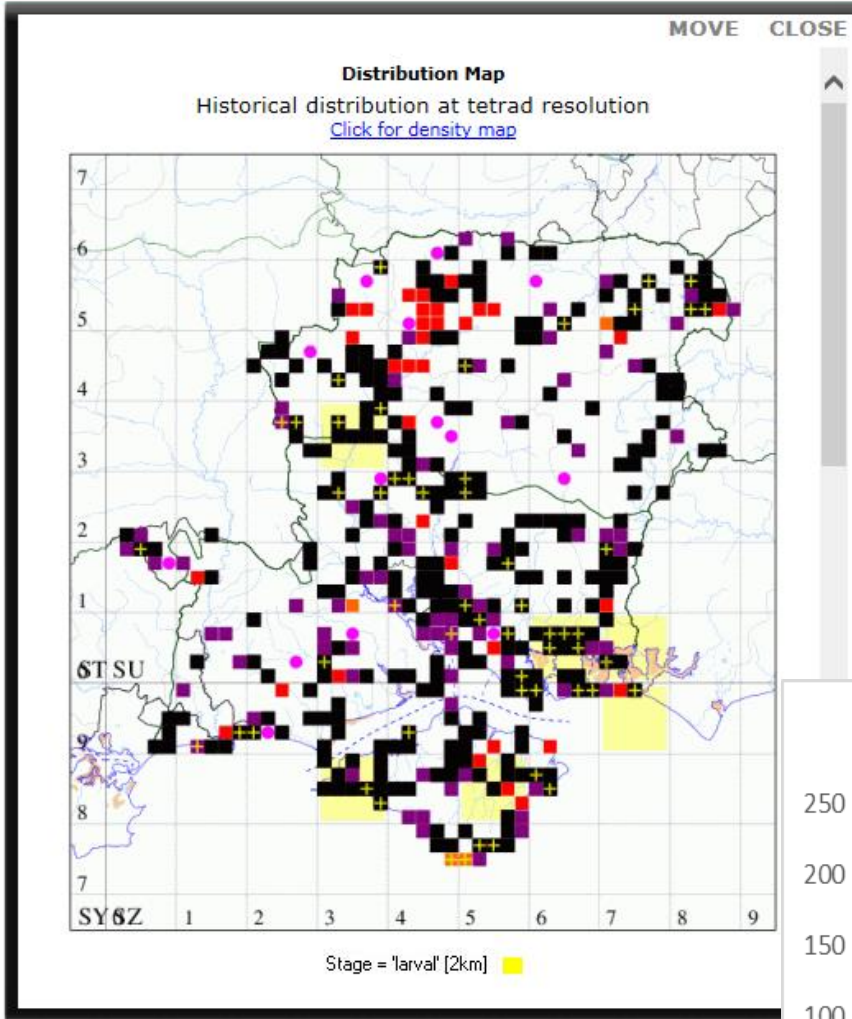

Butterfly
Conservation

Day-flying moths on transect

MOVE CLOSE

Distribution Map

Historical distribution at tetrad resolution
[Click for density map](#)

of 3
 ervation, Pete Durnell (c) Pete Durnell 2007

Mother Shipton

Main: ([Geometridae](#) / Ennominae)

70.229 [B&F: 1909] Speckled Yellow (*Pseudopanthera macularia*) (Linnaeus, 1758)

MOVE CLOSE

Distribution Map

Historical distribution at tetrad resolution

[Click for density map](#)

Speckled Yellow

www.hantsmoths.org.uk

Main: ([Zygaenidae](#) / Zygaeninae)
 54.008 [B&F: 0169] Six-spot Burnet (*Zygaena filipendulae*) (Linnaeus, 1758)

Main: (Erebidae / Erebiinae)

72.083 [B&F: 2463] Burnet Companion (*Euclidia glyphica*) (Linnaeus, 1758)

www.hantsmoths.org.uk

Main: (Erebidae / Arctiinae)

72.031 [B&F: 2069] Cinnabar (*Tyria jacobaeae*) (Linnaeus, 1758)

MOVE CLOSE

Distribution Map

Historical distribution at tetrad resolution

[Click for density map](#)