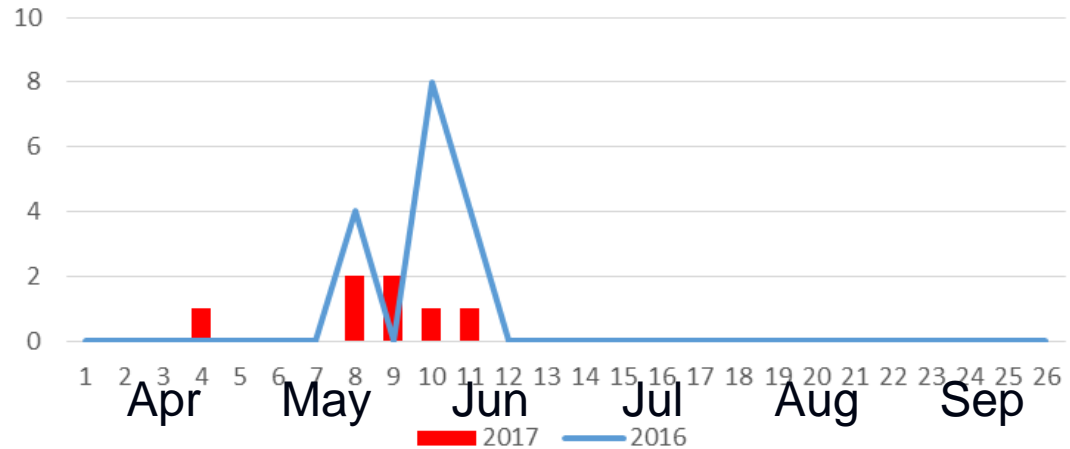

Butterfly
Conservation

Day-flying moths on transect

MOVE CLOSE

Distribution Map

Historical distribution at tetrad resolution
[Click for density map](#)

of 3
 ervation, Pete Durnell (c) Pete Durnell 2007

Mother Shipton

Main: ([Geometridae](#) / Ennominae)

70.229 [B&F: 1909] Speckled Yellow (*Pseudopanthera macularia*) (Linnaeus, 1758)

MOVE CLOSE

Distribution Map

Historical distribution at tetrad resolution

[Click for density map](#)