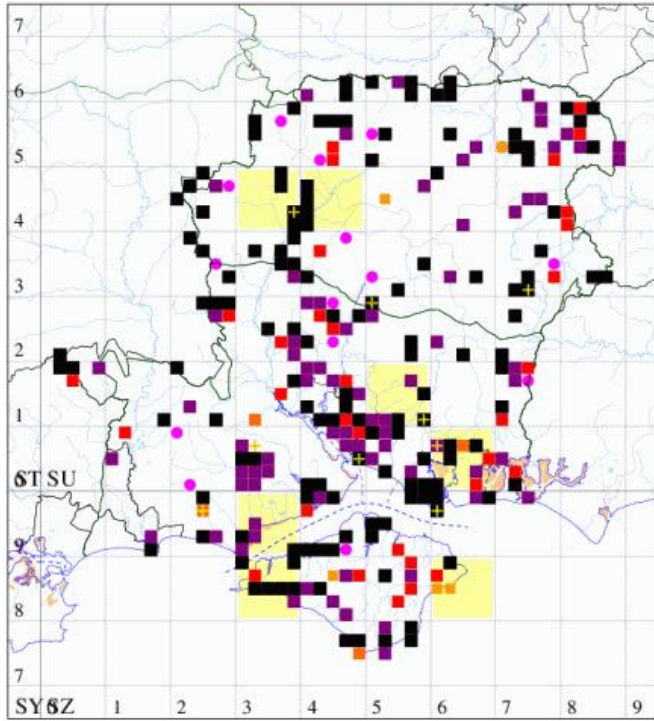

Butterfly
Conservation

Day-flying moths on transect

MOVE CLOSE

Distribution Map

Historical distribution at tetrad resolution
[Click for density map](#)

of 3
 ervation, Pete Durnell (c) Pete Durnell 2007

Mother Shipton

Main: ([Geometridae](#) / Ennominae)

70.229 [B&F: 1909] Speckled Yellow (*Pseudopanthera macularia*) (Linnaeus, 1758)

MOVE CLOSE

Distribution Map

Historical distribution at tetrad resolution

[Click for density map](#)

www.hantsmoths.org.uk

Main: (Erebidae / Arctiinae)

72.031 [B&F: 2069] Cinnabar (*Tyria jacobaeae*) (Linnaeus, 1758)

MOVE CLOSE

Distribution Map

Historical distribution at tetrad resolution

[Click for density map](#)

Tiger Moths

Cream-spot Tiger (*Arctia villica ssp. britannica*)

Wood Tiger (*Paresemia plantaginis*)

Photo: Mike Wall; www.hantsmoths.org.uk

Scarlet Tiger (*Callimorpha dominula*)

Jersey Tiger (*Euplagia quadripunctaria*)