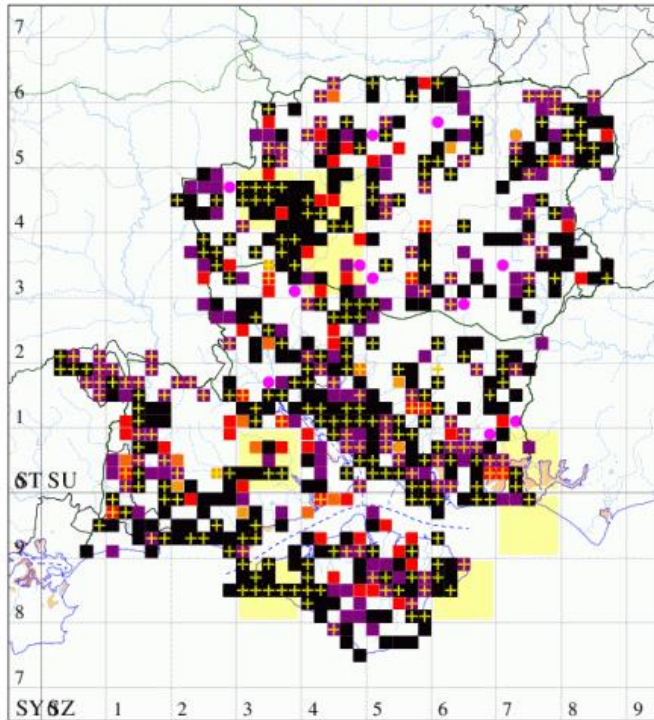

Butterfly
Conservation

Day-flying moths on transect

MOVE CLOSE

Distribution Map

Historical distribution at tetrad resolution
[Click for density map](#)

of 3
 ervation, Pete Durnell (c) Pete Durnell 2007

Mother Shipton

Speckled Yellow

www.hantsmoths.org.uk

Main: ([Zygaenidae](#) / Zygaeninae)
 54.008 [B&F: 0169] Six-spot Burnet (*Zygaena filipendulae*) (Linnaeus, 1758)

Main: (Erebidae / Erebiinae)

72.083 [B&F: 2463] Burnet Companion (*Euclidia glyphica*) (Linnaeus, 1758)

www.hantsmoths.org.uk

Main: (Erebidae / Arctiinae)

72.031 [B&F: 2069] Cinnabar (*Tyria jacobaeae*) (Linnaeus, 1758)

MOVE CLOSE

Distribution Map

Historical distribution at tetrad resolution

[Click for density map](#)

Noar Hill 11/06/03

of 4

HWT Nature Reserve, nr. Selborne, Hampshire VC12, 03, Field capture, Mike Wall (c) Mike Wall 2003

Cinnabar

www.hantsmoths.org.uk

Main: ([Geometridae](#) / [Larentiinae](#))
 70.061 [B&F: 1738] **Common Carpet** (*Epirrhoe alternata*) (Müller, 1764)