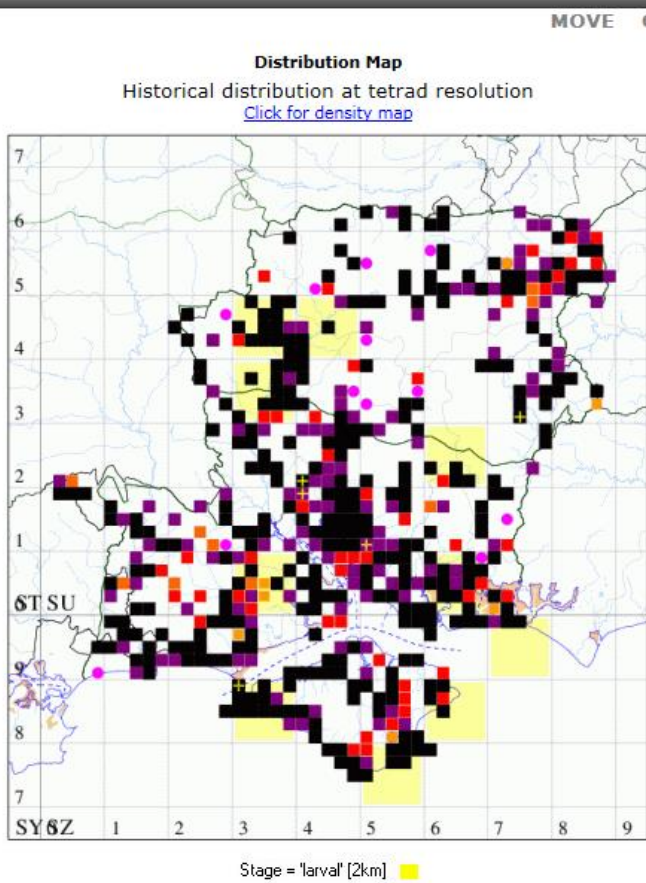

Butterfly
Conservation

Day-flying moths on transect

MOVE CLOSE

Distribution Map

Historical distribution at tetrad resolution
[Click for density map](#)

of 3
 ervation, Pete Durnell (c) Pete Durnell 2007

Mother Shipton

Noar Hill 11/06/03

of 4

HWT Nature Reserve, nr. Selborne, Hampshire VC12, 03, Field capture, Mike Wall (c) Mike Wall 2003

Cinnabar

www.hantsmoths.org.uk

Main: ([Geometridae](#) / [Larentiinae](#))
 70.061 [B&F: 1738] **Common Carpet** (*Epirrhoe alternata*) (Müller, 1764)

Page 1 of 3
 Stigny, Vendee, France, 18/08/2009, MV Light Trap, Mike Wall, Nick McGriff (c) Mike Wall 2009

www.hantsmoths.org.uk

Image 1 of 2
 Basingstoke, Hampshire VC12, 27/07/2008, MV Light Trap, Mike Wall (c)
 Mike Wall 2008

Tiger Moths

Cream-spot Tiger (*Arctia villica ssp. britannica*)

Wood Tiger (*Paresemia plantaginis*)

Photo: Mike Wall; www.hantsmoths.org.uk

Scarlet Tiger (*Callimorpha dominula*)

Jersey Tiger (*Euplagia quadripunctaria*)